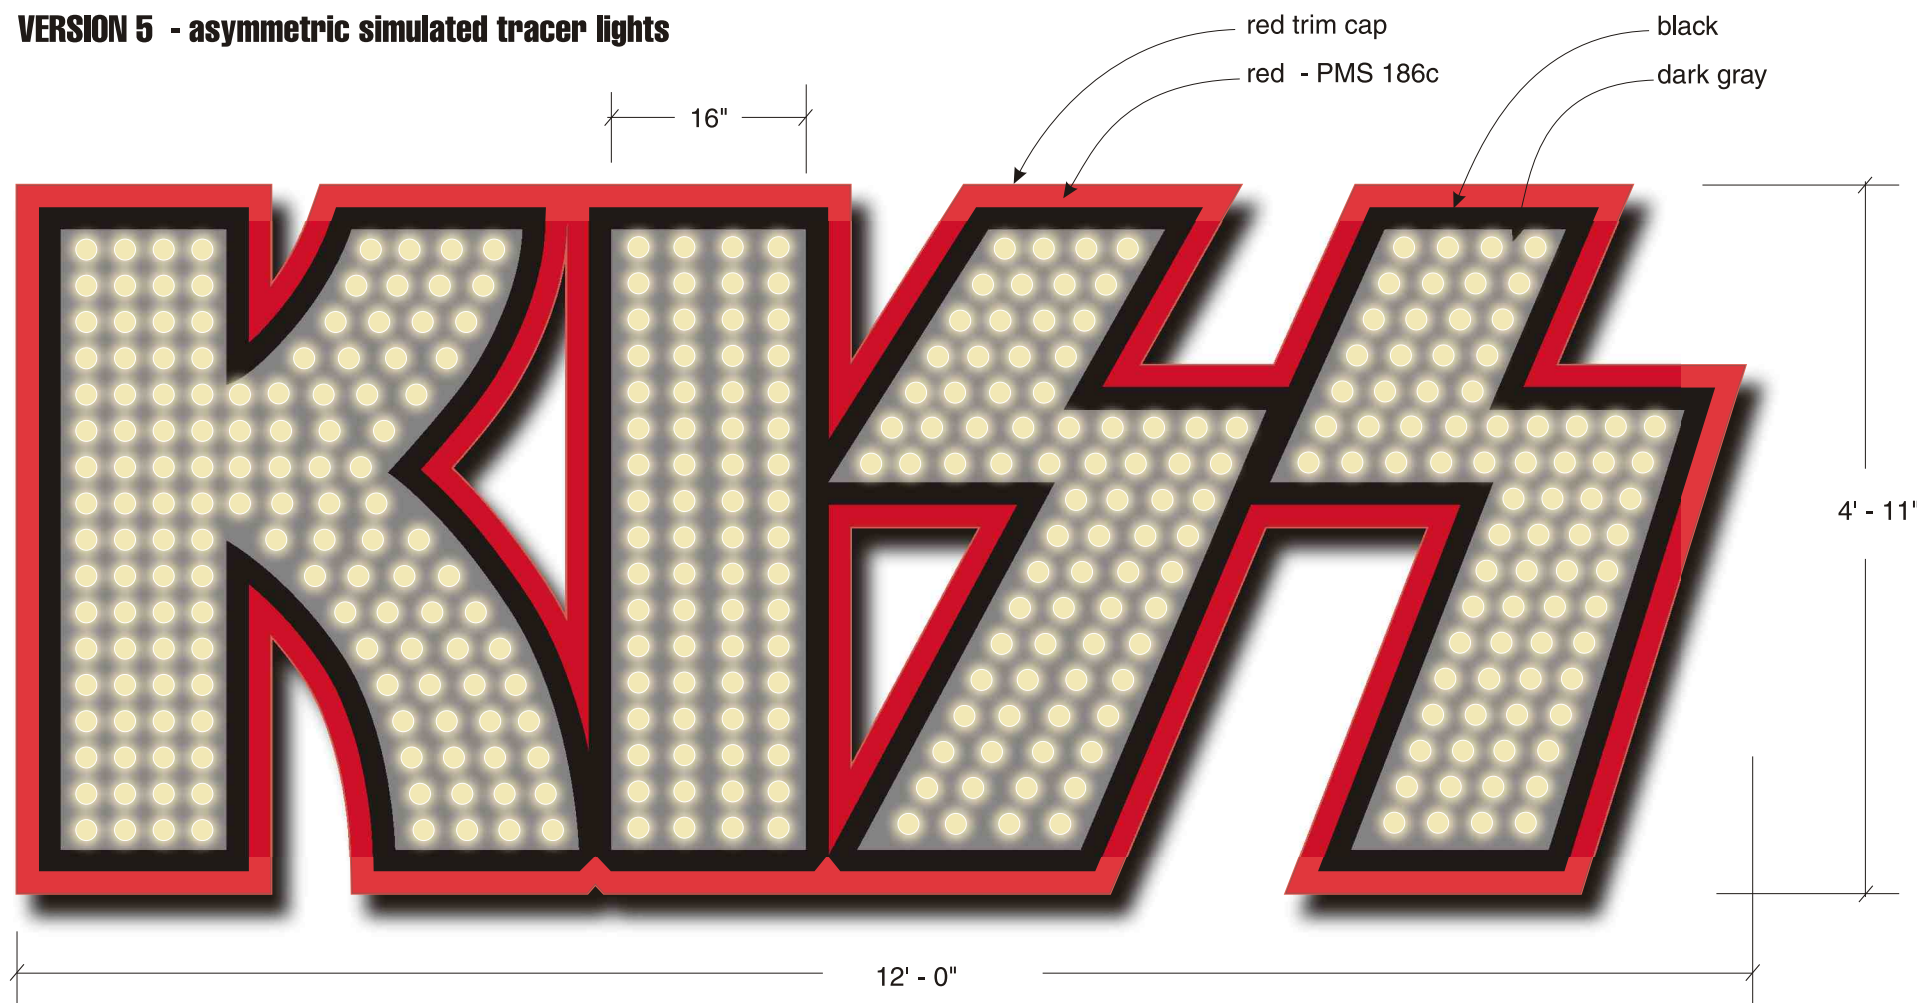

VERSION 5 - asymmetric simulated tracer lights

artfxsigns.com

27 Britton Drive, PO Box 804, Bloomfield, CT 06002
860. 242. 0031, Toll Free 800. 466. 4278, Fax 860. 242. 2898

These plans are the exclusive property of Artfx and are the result of the original work of its employees. They are submitted to your company for the sole purpose of your consideration of whether to purchase these plans or to purchase from Artfx a sign manufactured according to these plans. Distribution or exhibition of these plans to anyone other than employees of your company or use of these plans to construct a sign similar to the one embodied herein is expressly forbidden. In the event that such exhibition occurs, Artfx expects to be reimbursed no less than $500 per page in compensation for time and effort entailed in creating these plans. By your acceptance of these plans constitutes your agreement to this disclosure.

PROJECT: Kiss Coffeehouse - Myrtle Beach, S.C.	SCALE: See above	DATE: 2-28-06	DRAWN BY: pgz	DRAWING # / FILE: PZJobs/Kiss /ExtKissSign5