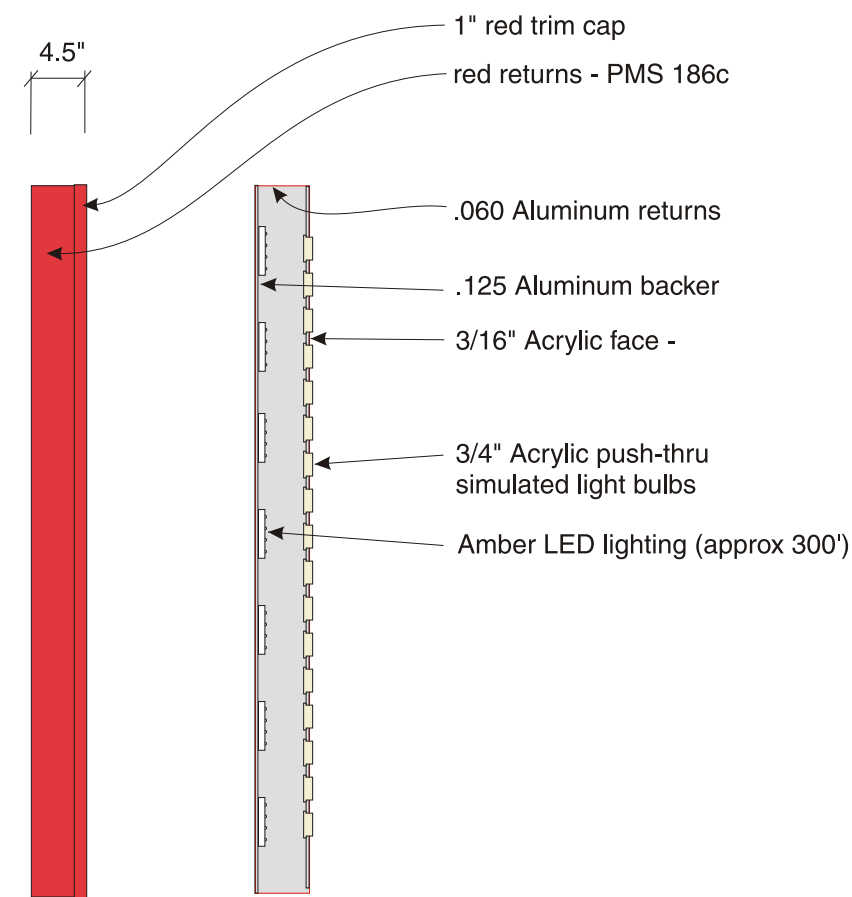

VERSION 5 - asymmetric simulated tracer lights

artfxsigns.com

27 Britton Drive, PO Box 804, Bloomfield, CT 06002
860. 242. 0031, Toll Free 800. 466. 4278, Fax 860. 242. 2898

These plans are the exclusive property of Artfx and are the result of the original work of its employees. They are submitted to your company for the sole purpose of your consideration of whether to purchase these plans or to purchase from Artfx a sign manufactured according to these plans. Distribution or exhibition of these plans to anyone other than employees of your company or use of these plans to construct a sign similar to the one embodied herein is expressly forbidden. In the event that such exhibition occurs, Artfx expects to be reimbursed no less than \$500 per page in compensation for time and effort entailed in creating these plans. By your acceptance of these plans constitutes your agreement to this disclosure.