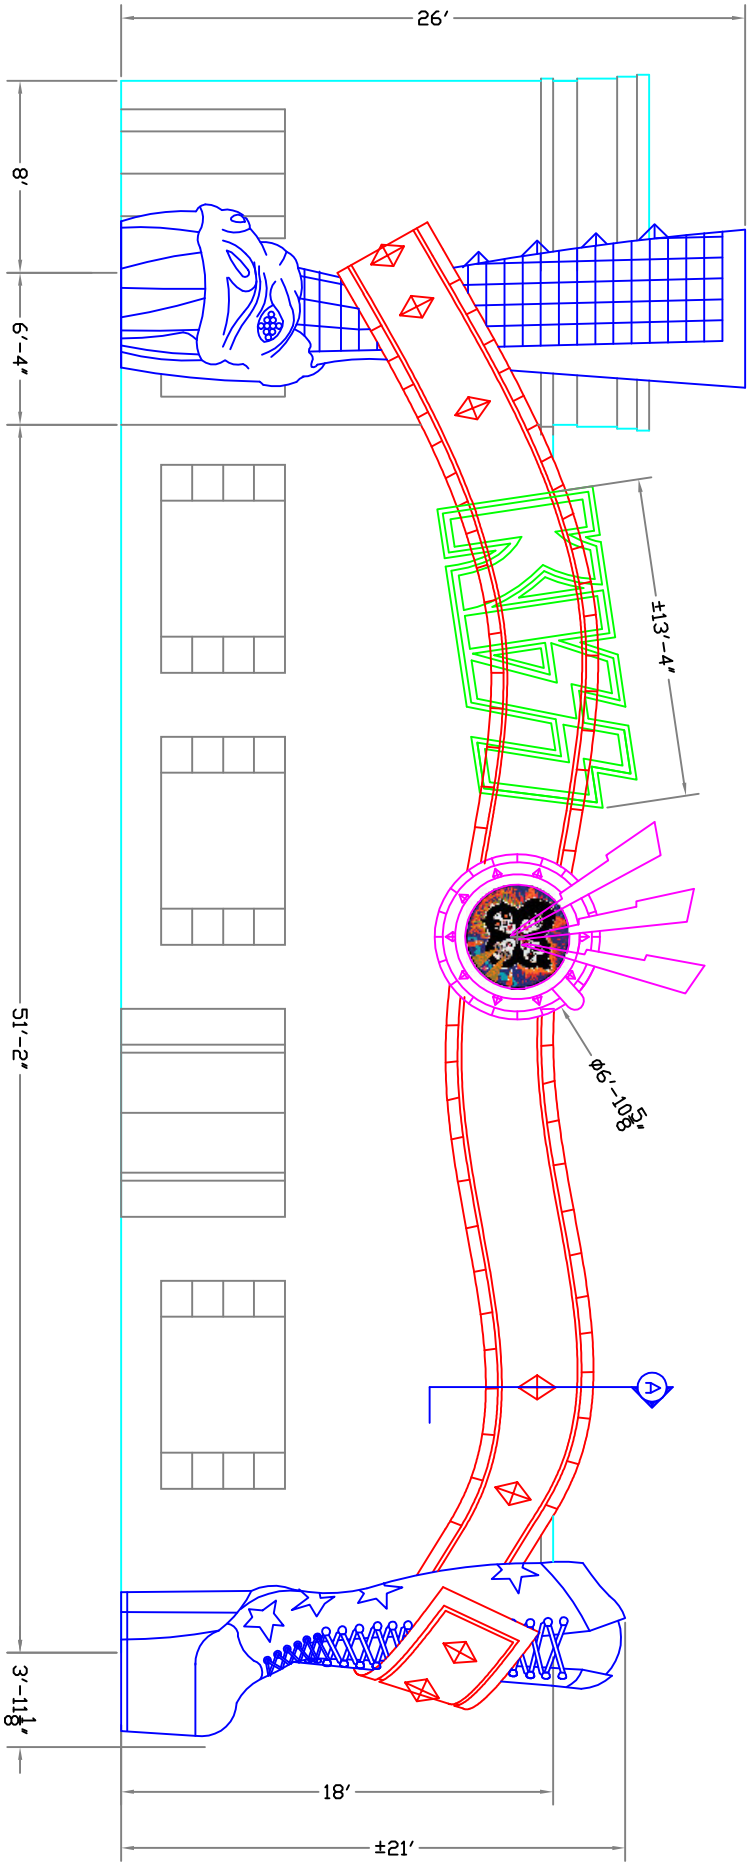

① PLAN VIEW
SCALE: 1/8"=1'-0"

② SECTION
SCALE: 1/8"=1'-0"

drawing title:

KISS COFFEEHOUSE

FOAM TECHNOLOGY
Symmetry Products
55 INDUSTRIAL CIRCLE
LINCOLN, RI 02865
Tel: 401-365-6272
Fax: 401-365-6273

no:	revision:	date:	by:	date:
		03.03.06		
scale:	1/8"=1'-0"			
drawn:	GMF			